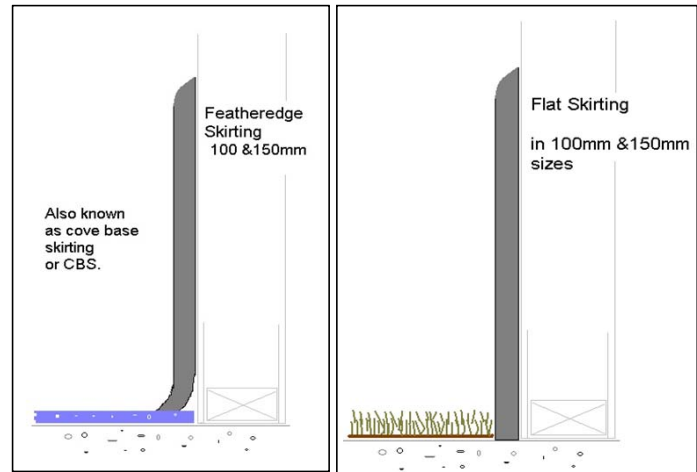

Reference Chart for Nuplex PVC Skirting & Trims

Please keep this chart for ready reference of skirting trims stocked by Nuplex.

Type	Coil / Length	Coils per carton.*	Colours: Other colours may be ordered in upon request
100mm CBS Cove Base/ Featheredge	15m	3	Black
150mm CBS Cove Base / Featheredge	15m	2	Black
100mm Flat	30m	3	Black
150mm Flat	30m	2	Black
Wallcapping	15m	8	Black
2mm Tile Trim	15m	8	Black
3mm Tile trim	15m	8	Black
5mm Tile Trim	15m	8	Black
Stairnosing	2.7m	ea	Black 70mm wide
Nosings Black			
Carpet PVC Reducer Strip	2.44m	ea	Black
Wedge fillet; 0.75mm	25m	ea	Black
Nuplex 5.2mm Aluminium cove strip	2.4m	ea	Mill finish
Flexicove 28mm	2m	30	can buy per 2 Lm length
Cove Fillet 20mm	15m	7	Black
Cove Fillet 32mm	15m	5	Black
E-Cap insert	33m	per m	Black, Bamboo Beige, Grey, Dark grey, Dusk Beige, Beige