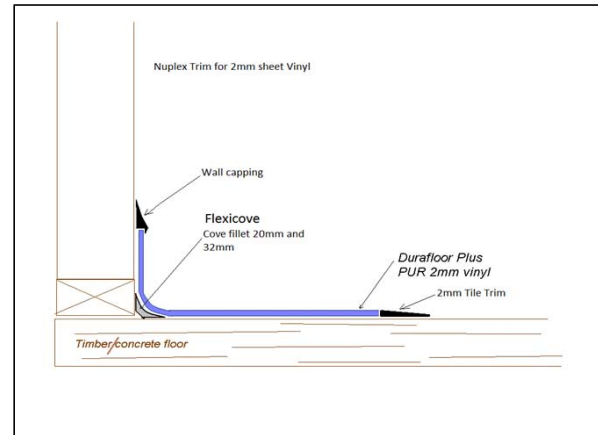

Reference Chart for Nuplex PVC Skirting & Trims

Please keep this chart for ready reference of skirting trims stocked by Nuplex.

Type	Coil / Length	Coils per carton.*	Colours: Other colours may be ordered in upon request
100mm CBS Cove Base/ Featheredge	15m	3	Black
150mm CBS Cove Base / Featheredge	15m	2	Black
100mm Flat	30m	3	Black
150mm Flat	30m	2	Black
Wallcapping	15m	8	Black
2mm Tile Trim	15m	8	Black
3mm Tile trim	15m	8	Black
5mm Tile Trim	15m	8	Black
Stairnosing	2.7m	ea	Black 70mm wide
Nosings Black			
Carpet PVC Reducer Strip	2.44m	ea	Black
Wedge fillet; 0.75mm	25m	ea	Black
Nuplex 5.2mm Aluminium cove strip	2.4m	ea	Mill finish
Flexicove 28mm	2m	30	can buy per 2 Lm length
Cove Fillet 20mm	15m	7	Black
Cove Fillet 32mm	15m	5	Black
E-Cap insert	33m	per m	Black, Bamboo Beige, Grey, Dark grey, Dusk Beige, Beige