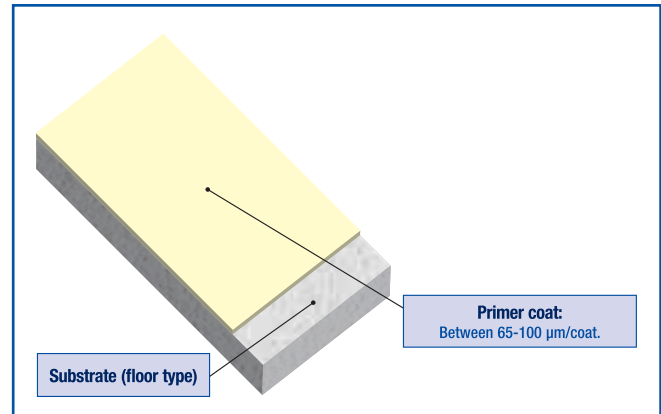

RapidShield™ Floor coating systems

Various floor coatings are available: numerous colours and thicknesses as well as other appearances. Substrate normally means clean and dry concrete, but RapidShield™ can be applied to other, existing floor types.

Dust seal system

Standard clear system

**Special options for clear system:
Lines and Floor Signs**

Standard colour system

Special options
for colour system:
Lines, Floor Signs
and Anti-skid

High Build clear system