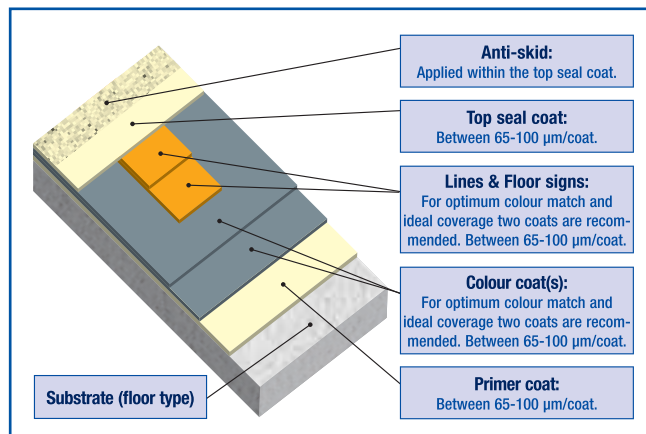

RapidShield™ Floor coating systems

Various floor coatings are available: numerous colours and thicknesses as well as other appearances. Substrate normally means clean and dry concrete, but RapidShield™ can be applied to other, existing floor types.

Dust seal system

Standard clear system

**Special options for clear system:
Lines and Floor Signs**

Standard colour system

Special options
for colour system:
Lines, Floor Signs
and Anti-skid

High Build clear system

Special options for
High Build clear system:
For uneven floors

High Build colour system