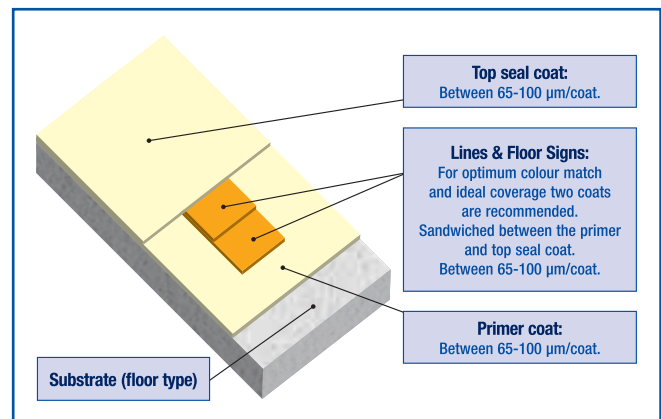

RapidShield™ Floor coating systems

Various floor coatings are available: numerous colours and thicknesses as well as other appearances. Substrate normally means clean and dry concrete, but RapidShield™ can be applied to other, existing floor types.

Dust seal system

Standard clear system

**Special options for clear system:
Lines and Floor Signs**

Standard colour system

Special options
for colour system:
Lines, Floor Signs
and Anti-skid

High Build clear system

Special options for
High Build clear system:
For uneven floors

High Build colour system