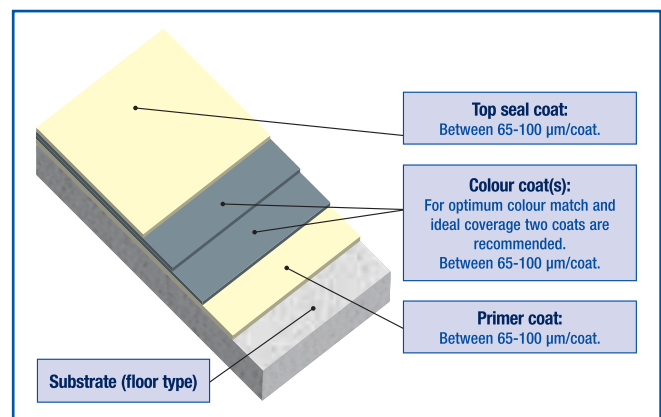

RapidShield™ Floor coating systems

Various floor coatings are available: numerous colours and thicknesses as well as other appearances. Substrate normally means clean and dry concrete, but RapidShield™ can be applied to other, existing floor types.

Dust seal system

Standard clear system

**Special options for clear system:
Lines and Floor Signs**

Standard colour system

Special options
for colour system:
Lines, Floor Signs
and Anti-skid

High Build clear system

Special options for
High Build clear system:
For uneven floors

High Build colour system