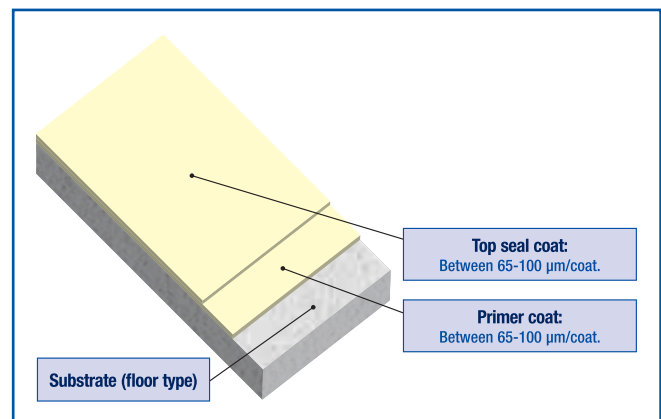

RapidShield™ Floor coating systems

Various floor coatings are available: numerous colours and thicknesses as well as other appearances. Substrate normally means clean and dry concrete, but RapidShield™ can be applied to other, existing floor types.

Dust seal system

Standard clear system

**Special options for clear system:
Lines and Floor Signs**

Standard colour system

Special options
for colour system:
Lines, Floor Signs
and Anti-skid

High Build clear system